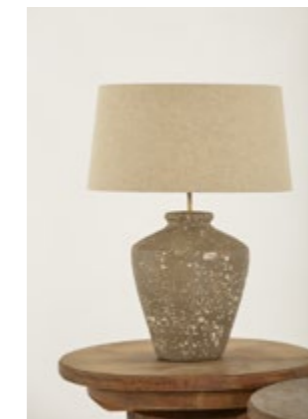

LAMPE PASU MEDIUM  
PASU LAMP MEDIUM  
ART3381

PIED DE LAMPE PASU MEDIUM  
PASU LAMP BASE MEDIUM  
ART3382

Dimensions : h33 x Ø38 cm  
Dimensions : h33 x Ø38 cm

LAMPE PASU SMALL  
PASU LAMP SMALL  
ART3383

PIED DE LAMPE PASU SMALL  
PASU LAMP BASE SMALL  
ART3384

Dimensions : h27 x Ø33 cm  
Dimensions : h27 x Ø33 cm

LAMPE LETI SMALL  
LETI LAMP SMALL  
ART3316

PIED DE LAMPE LETI SMALL  
LETI LAMP BASE SMALL  
ART3317