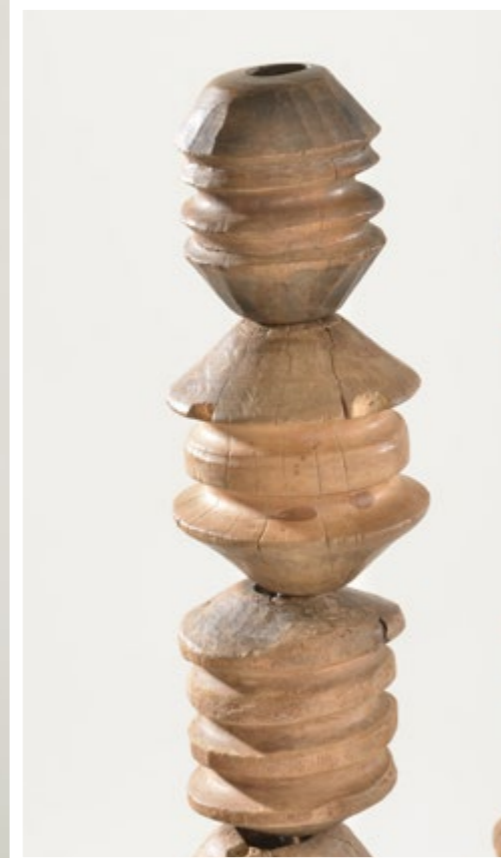

PIQUET DE TENTE BERBÈRE SMALL
BERBER TENT PEG SMALL
ART3067

Hauteur environ : 65 cm
Height approximatly : 65 cm

TOTEM POULIE
PULLEY TOTEM

5 poulies
5 pulleys

ART3274

7 poulies
7 pulleys

ART3275

8 poulies
8 pulleys

ART3276

10 poulies
10 pulleys

ART3277

11 poulies
11 pulleys

ART3278

Accumulation de poulies anciennes du Niger
Accumulation of old nigerian pulleys

POISSON GAUGUIN MEDIUM
GAUGUIN FISH MEDIUM
ART2529

Dimensions environ : 30 x 55 cm
Dimensions approximatly : 30 x 55 cm